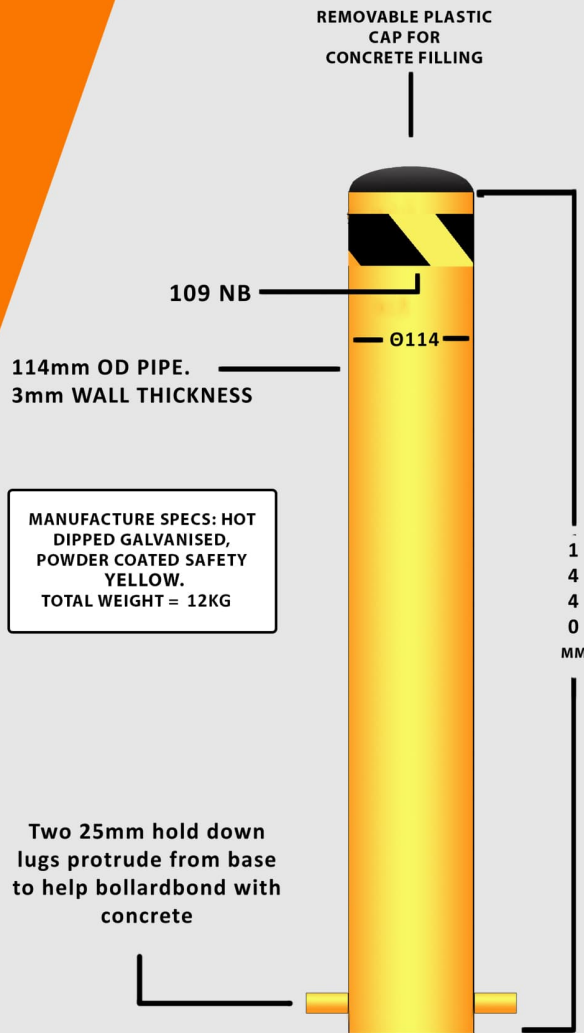

Innovative Traffic Calming and
Workplace Safety Products
Australian Owned and Operated

114mm Inground Bollard Yellow

MANUFACTURE SPECS: HOT
DIPPED GALVANISED,
POWDER COATED SAFETY
YELLOW.
TOTAL WEIGHT = 12KG

All our bollards are hot dipped galvanised after manufacture to prevent rusting. Custom powder coating colours and custom safety tape options are available, talk to us about your requirements. All stock lines are powder coated safety yellow with a black & clear chevron sticker around the top. Concrete fixings are supplied with our bollards free of charge.