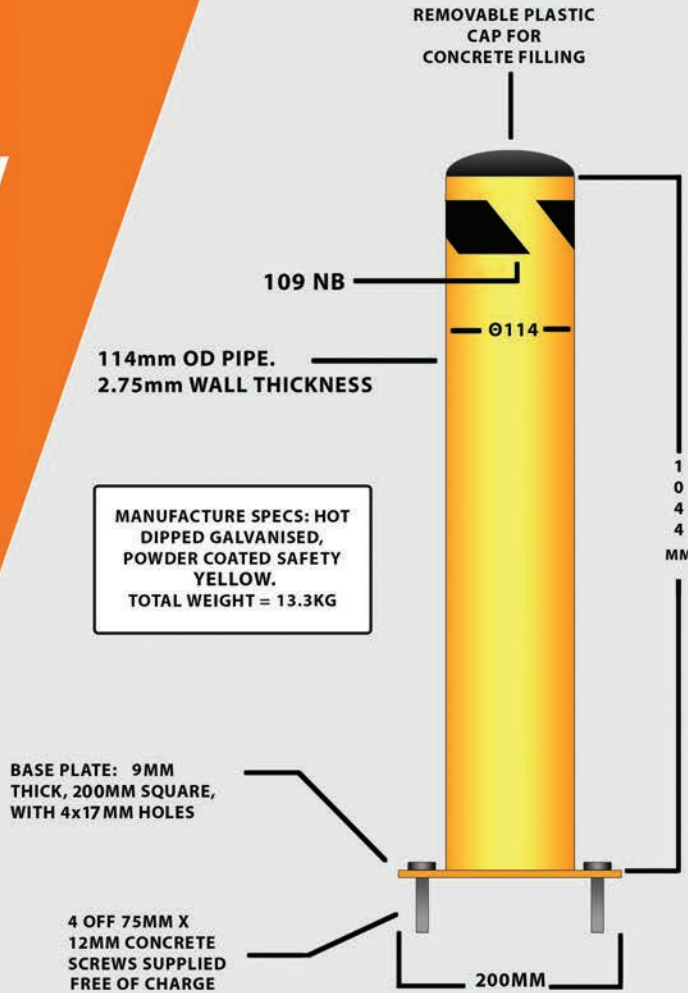

Innovative Traffic Calming and
Workplace Safety Products
Australian Owned and Operated

114mm Base Plate Bollard Yellow

All our bollards are hot dipped galvanised after manufacture to prevent rusting. Custom powder coating colours and custom safety tape options are available, talk to us about your requirements. All stock lines are powder coated safety yellow with a black & clear chevron sticker around the top. Concrete fixings are supplied with our bollards free of charge.