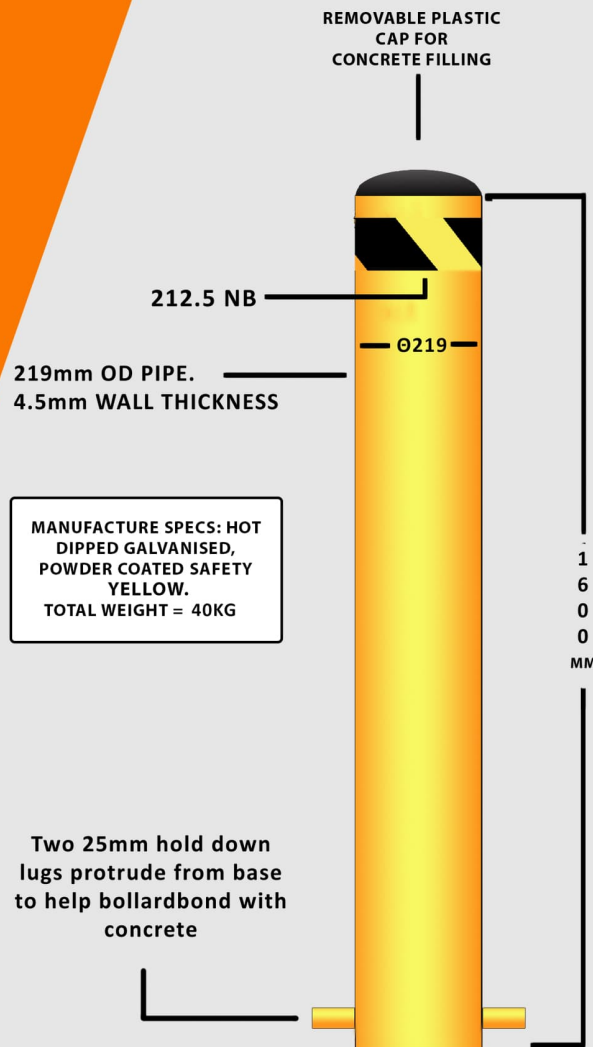

Innovative Traffic Calming and
Workplace Safety Products
Australian Owned and Operated

219mm Inground Bollard Yellow

All our bollards are hot dipped galvanised after manufacture to prevent rusting. Custom powder coating colours and custom safety tape options are available, talk to us about your requirements. All stock lines are powder coated safety yellow with a black & clear chevron sticker around the top. Concrete fixings are supplied with our bollards free of charge.